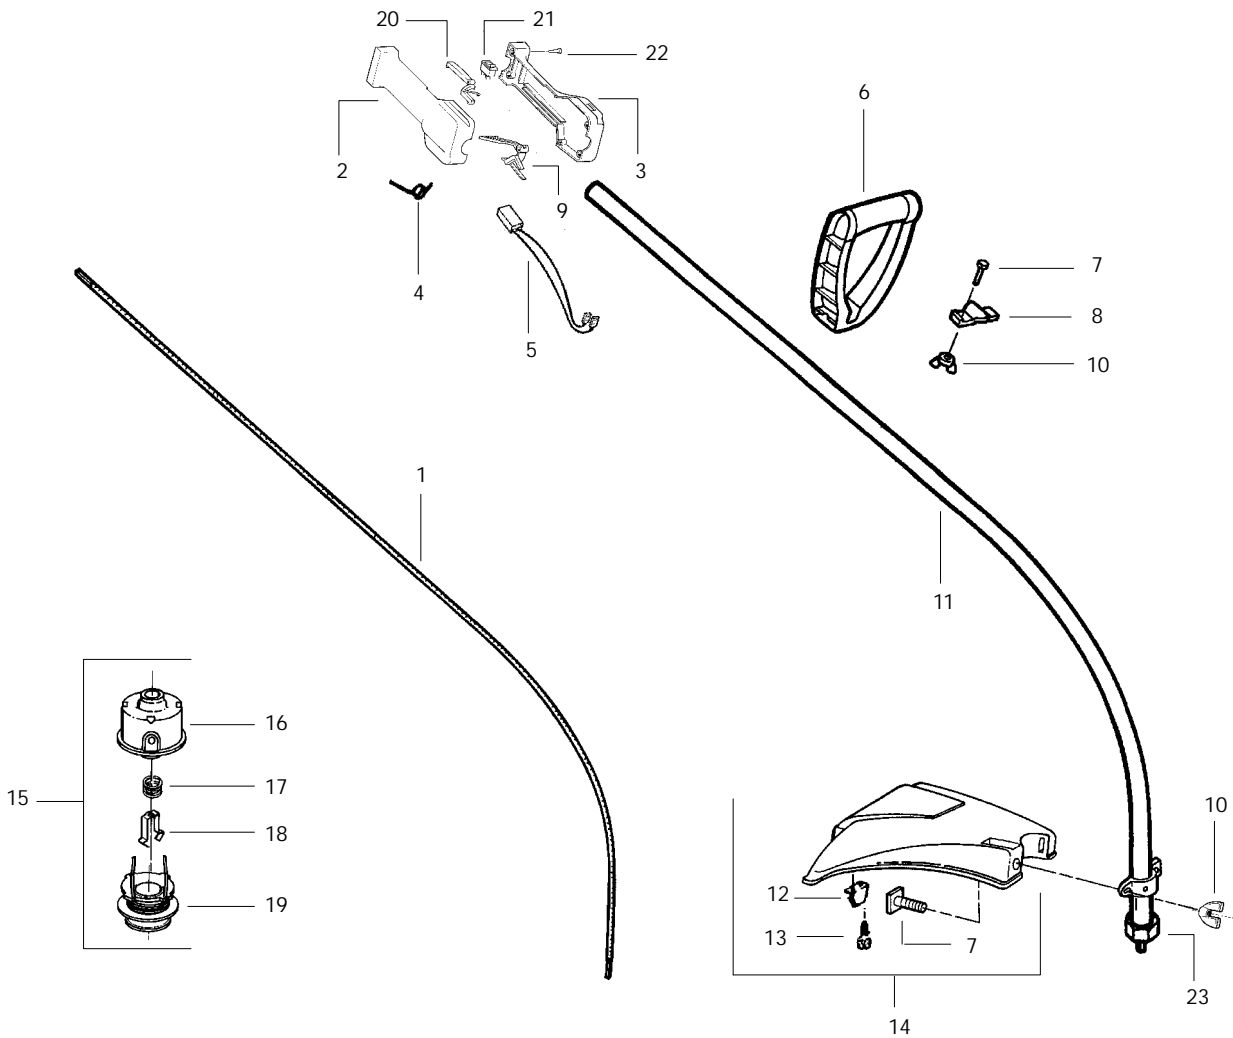

PARTS LIST NO. 530087918		MCCULLOCH PARTS LIST	MODEL(S) TRIMMAC 240
DATE 9/27/99	NEW		PAGE NO. 1

Note: Illustration may differ from actual model due to design changes

Ref.	Part No.	Description	Ref.	Part No.	Description
1.	530053428	Drive Shaft	15.	538248206	Cutting Head Ass'y. (Incl. 16- -19)
2.	530402025	Throttle Hsg. (Right)	16.	530053246	Hub Ass'y
3.	530402026	Throttle Hsg. (Left)	17.	530053241	Spring- -Return
4.	530042093	Spring- -Lever Return	18.	530401957	Retainer- -Spool
5.	530047307	Throttle Leadwire Ass'y.	19.	538248286	Spool w/Line
6.	530094673	Assist Handle	20.	530402028	Throttle Lock
7.	530015820	Bolt- -Handle/Shield	21.	530069572	Switch Kit
8.	530094847	Clamp- -Handle	22.	530015886	Screw
9.	530402027	Throttle Lever	23.	530094543	Dust Cup
10.	530016118	Wingnut- -Handle/Shield		Not Shown	
11.	530095768	Drive Shaft Hsg. Ass'y		--	Operator Manual
12.	530052286	Line Limiter		530088512	Scan
13.	530015814	Screw- -Line Limiter		530088511	Euro
14.	530069666	Shield Kit Ass'y. (Incl. 12 & 13)			

⌚ = NEW PART NUMBER FOR THIS IPL

K = REFER TO THE SERVICE REFERENCE INDICATED FOR MORE INFORMATION. (LOCATED AT END OF IPL)

PARTS LIST NO. 530087918		MCCULLOCH PARTS LIST	MODEL(S) TRIMMAC 240
DATE 9/27/99	NEW		PAGE NO. 2
Note: Illustration may differ from actual model due to design changes			

N = NEW PART NUMBER FOR THIS IPL

K = REFER TO THE SERVICE REFERENCE INDICATED FOR MORE INFORMATION. (LOCATED AT END OF IPL)

Carburetor Assembly #530069754--WA226

Ref.	Part No.	Description
1.	530038404	Limiter Cap
2.	530069842	Carburetor Repair Kit (D Indicates Contents)
3.	530069844	Gasket/Diaphragm Kit (KIT= Indicates Contents)
4.	530035296	Idle Screw & Spring Kit
5.	530035342	Low Speed Spring
6.	530035341	Low Speed Needle

n = NEW PART NUMBER FOR THIS IPL
D = THESE PARTS ARE ILLUSTRATED FOR CLARITY. ORDER COMPLETE ASSEMBLY.
K = REFER TO THE SERVICE REFERENCE INDICATED FOR MORE INFORMATION. (LOCATED AT END OF IPL)