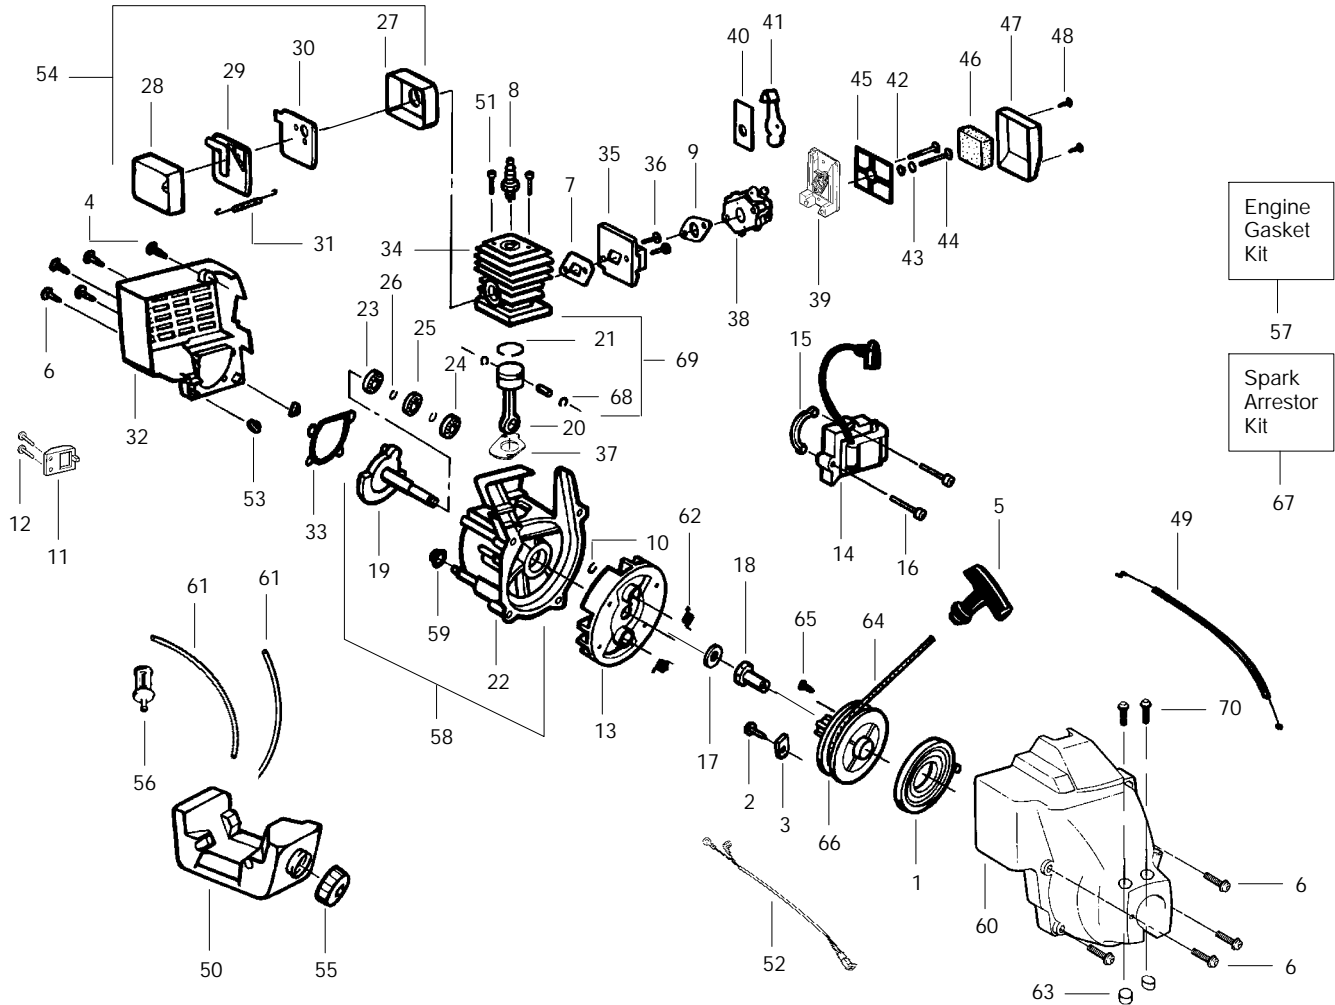

PARTS LIST NO. 530087918		MCCULLOCH PARTS LIST	MODEL(S) TRIMMAC 240
DATE 9/27/99	NEW		PAGE NO. 1

Note: Illustration may differ from actual model due to design changes

Ref.	Part No.	Description	Ref.	Part No.	Description
1.	530053428	Drive Shaft	15.	538248206	Cutting Head Ass'y. (Incl. 16- -19)
2.	530402025	Throttle Hsg. (Right)	16.	530053246	Hub Ass'y
3.	530402026	Throttle Hsg. (Left)	17.	530053241	Spring- -Return
4.	530042093	Spring- -Lever Return	18.	530401957	Retainer- -Spool
5.	530047307	Throttle Leadwire Ass'y.	19.	538248286	Spool w/Line
6.	530094673	Assist Handle	20.	530402028	Throttle Lock
7.	530015820	Bolt- -Handle/Shield	21.	530069572	Switch Kit
8.	530094847	Clamp- -Handle	22.	530015886	Screw
9.	530402027	Throttle Lever	23.	530094543	Dust Cup
10.	530016118	Wingnut- -Handle/Shield		Not Shown	
11.	530095768	Drive Shaft Hsg. Ass'y		--	Operator Manual
12.	530052286	Line Limiter		530088512	Scan
13.	530015814	Screw- -Line Limiter		530088511	Euro
14.	530069666	Shield Kit Ass'y. (Incl. 12 & 13)			

⌚ = NEW PART NUMBER FOR THIS IPL

K = REFER TO THE SERVICE REFERENCE INDICATED FOR MORE INFORMATION. (LOCATED AT END OF IPL)

PARTS LIST NO. 530087918		MCCULLOCH PARTS LIST	MODEL(S) TRIMMAC 240
DATE 9/27/99	NEW		PAGE NO. 2
Note: Illustration may differ from actual model due to design changes			

N = NEW PART NUMBER FOR THIS IPL

K = REFER TO THE SERVICE REFERENCE INDICATED FOR MORE INFORMATION. (LOCATED AT END OF IPL)

Carburetor Assembly #530069754--WA226

Ref.	Part No.	Description
1.	530038404	Limiter Cap
2.	530069842	Carburetor Repair Kit (D Indicates Contents)
3.	530069844	Gasket/Diaphragm Kit (KIT= Indicates Contents)
4.	530035296	Idle Screw & Spring Kit
5.	530035342	Low Speed Spring
6.	530035341	Low Speed Needle

n = NEW PART NUMBER FOR THIS IPL
D = THESE PARTS ARE ILLUSTRATED FOR CLARITY. ORDER COMPLETE ASSEMBLY.
K = REFER TO THE SERVICE REFERENCE INDICATED FOR MORE INFORMATION. (LOCATED AT END OF IPL)