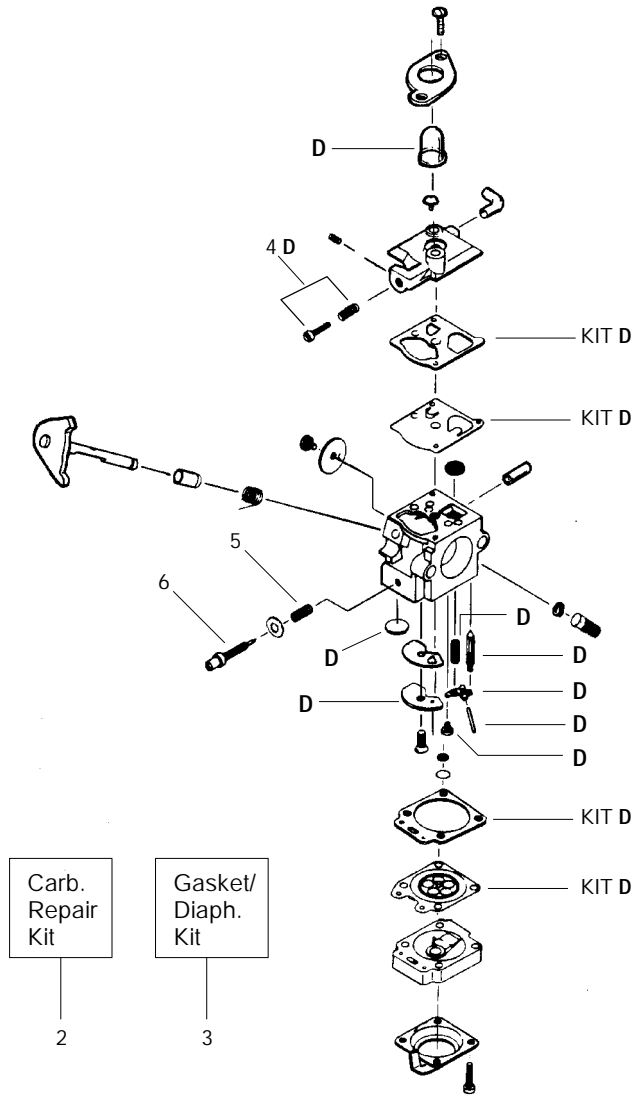

PARTS LIST NO. 530087918		MCCULLOCH PARTS LIST	MODEL(S) TRIMMAC 240
DATE 9/27/99	NEW		PAGE NO. 1

Note: Illustration may differ from actual model due to design changes

Ref.	Part No.	Description	Ref.	Part No.	Description
1.	530053428	Drive Shaft	15.	538248206	Cutting Head Ass'y. (Incl. 16- -19)
2.	530402025	Throttle Hsg. (Right)	16.	530053246	Hub Ass'y
3.	530402026	Throttle Hsg. (Left)	17.	530053241	Spring- -Return
4.	530042093	Spring- -Lever Return	18.	530401957	Retainer- -Spool
5.	530047307	Throttle Leadwire Ass'y.	19.	538248286	Spool w/Line
6.	530094673	Assist Handle	20.	530402028	Throttle Lock
7.	530015820	Bolt- -Handle/Shield	21.	530069572	Switch Kit
8.	530094847	Clamp- -Handle	22.	530015886	Screw
9.	530402027	Throttle Lever	23.	530094543	Dust Cup
10.	530016118	Wingnut- -Handle/Shield		Not Shown	
11.	530095768	Drive Shaft Hsg. Ass'y		--	Operator Manual
12.	530052286	Line Limiter		530088512	Scan
13.	530015814	Screw- -Line Limiter		530088511	Euro
14.	530069666	Shield Kit Ass'y. (Incl. 12 & 13)			

⌚ = NEW PART NUMBER FOR THIS IPL

K = REFER TO THE SERVICE REFERENCE INDICATED FOR MORE INFORMATION. (LOCATED AT END OF IPL)

PARTS LIST NO. 530087918		MCCULLOCH PARTS LIST	MODEL(S) TRIMMAC 240
DATE 9/27/99	NEW		PAGE NO. 2
Note: Illustration may differ from actual model due to design changes			

N = NEW PART NUMBER FOR THIS IPL

K = REFER TO THE SERVICE REFERENCE INDICATED FOR MORE INFORMATION. (LOCATED AT END OF IPL)

Carburetor Assembly #530069754--WA226

Ref.	Part No.	Description
1.	530038404	Limiter Cap
2.	530069842	Carburetor Repair Kit (D Indicates Contents)
3.	530069844	Gasket/Diaphragm Kit (KIT= Indicates Contents)
4.	530035296	Idle Screw & Spring Kit
5.	530035342	Low Speed Spring
6.	530035341	Low Speed Needle